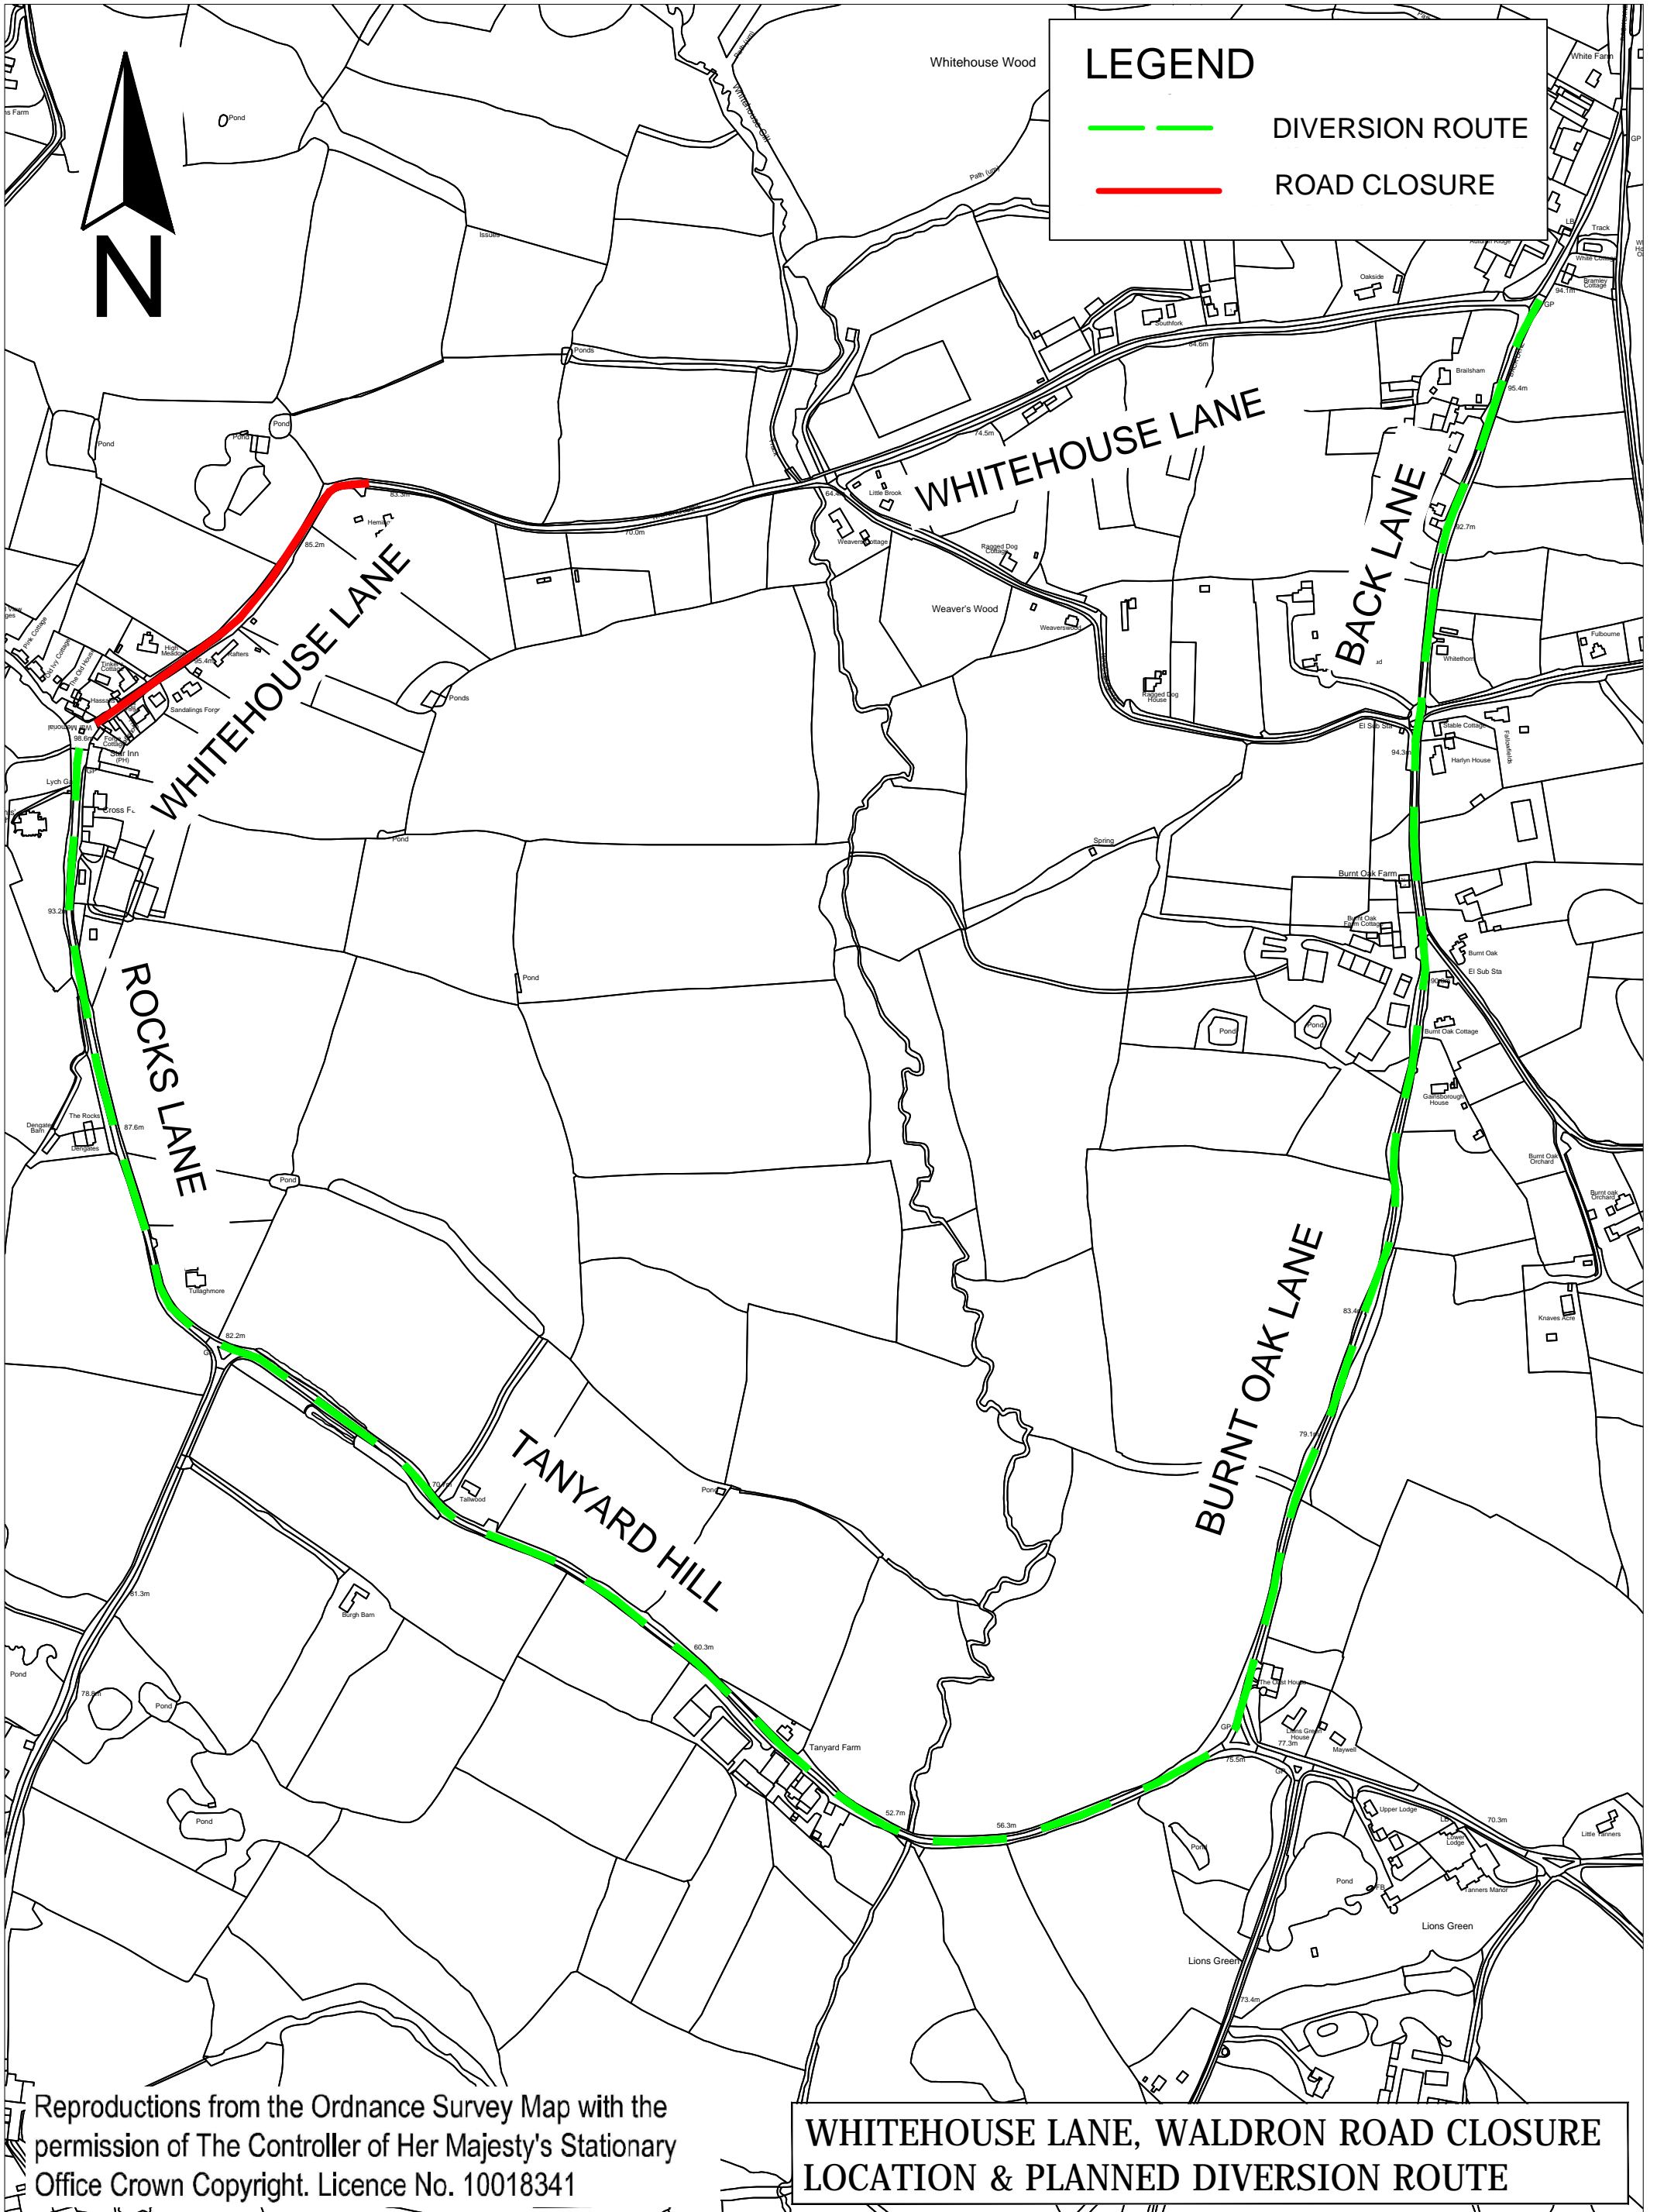

LEGEND

-  DIVERSION ROUTE
-  ROAD CLOSURE

Reproductions from the Ordnance Survey Map with the permission of The Controller of Her Majesty's Stationary Office Crown Copyright. Licence No. 10018341

WHITEHOUSE LANE, WALDRON ROAD CLOSURE LOCATION & PLANNED DIVERSION ROUTE